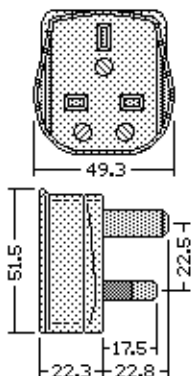

Further Plug Colors
Available on Request

BS 1363/A ASTA

250V AC

PLUG, Nylon, Fused,
3 Pin Rectangular

Stecker, Nylon, 3 Rechteckstifte, Sicherung

Catalog Number	Farbe Color	abgesichert Fitted w/Fuse	UPE Packed	Replacement Fuse BS1362	UPE Packed
UX1307/3A	WHITE	3 Ampere	20	UX0743	1000
UX1307	WHITE	13 Ampere	20	UX0744	1000
UX1307 BK	BLACK	13 Ampere	20	UX0744	1000

Fitted with fuse 2, 3, 5, 7 or 10 Amp available upon request.