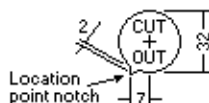

Mounting Hole
 \varnothing 33.5mm max.

38/10

1-GANG
 (114x70)mm

38GF10

AUSTRALIA

Panel mounting Cat #38

Dimensions - mm

Supplied for 2.5mm thick panel.
 Alternative thickness 1.2, 1.5,
 1.6, 2.0 and 2.2mm

Panel 2 to 3.5mm max.

PANEL MOUNTED PLUG BASES 250Vac
 (Size: 43mm dia x 25mm deep.)

Einbau-/Laborsteckdose
 für Frontplatteneinbau

Standard Farbe/Color: weiß/White
 (Weitere Farben auf Anfrage)
 (Further Colors Upon Request)