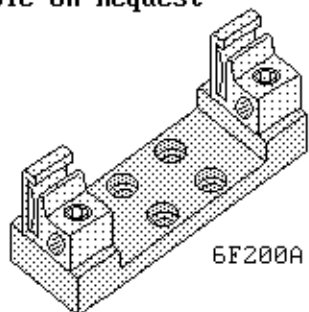

3 Pole Blocks 101-600A

Available on Request

6F200A1BE

Dimensions
upon Request

UL CSA■

600V AC 61-600A

FUSE BLOCKS

Sicherungshalter

No. of Poles	Ampere Range	Catalog No. Class H + K	Catalog No. UL Class R	Connector	Copper Wire Range (AWG)	UPE Packed
1	61-100	R6F100A1B■	6R100A1B■	Box	2/0 - 14	25
2	61-100	R6F100A2B■	6R100A2B■	Box	2/0 - 14	10
3	61-100	R6F100A3B■	6R100A3B■	Box	2/0 - 14	10
1	101-200	6F200A1BE■	6R200A1BE■	Box	250MCM-6AWG	5
1	201-400	R6F400A1B■	6R400A1B■	Box	² 350MCM-1/0	4
1	401-600	6F600A1B■	6R600A1B■	Box	² 500MCM-1/0	1