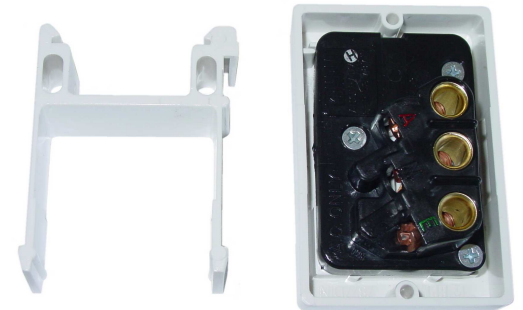

## Single Powerpoints, DIN Rail Mounting

- Australia / New Zealand
- Single Powerpoint
- 230 - 240V a.c.
- DIN Rail Mounting
- Plate Size: 67 x 44mm
- 4 Modules Wide
- 53mm Projection

787DIN15

**787DIN**  
10A single powerpoint  
with DIN bracket

**787DIN15**  
15A single powerpoint  
with DIN bracket

Rear View

### 787DIN

35 X 7.5MM DIN RAIL

DIN POWER POINT