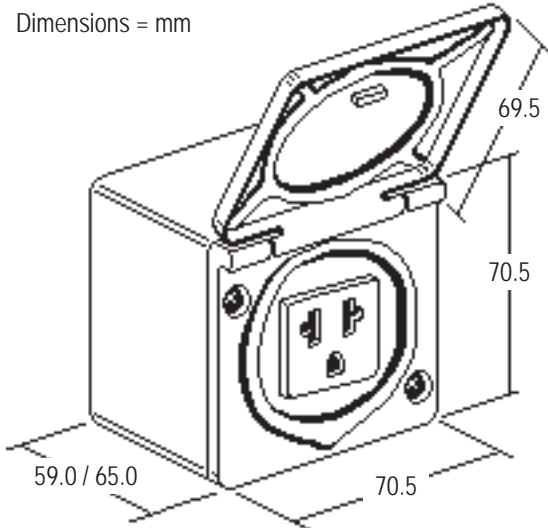

Dimensions = mm

NBR 6147

Brazil

## S-2157 Surface Mounting Receptacle

Amperage: 10/15 Amp.  
 Voltage: 125/250 Volts  
 Color: Grey  
 Protection Class: Wet Location

Catalog No.	Color	Wght/ea	VPE/Packed	EDP-No.
S-2157 CZ	Grey	90 g	400	110797