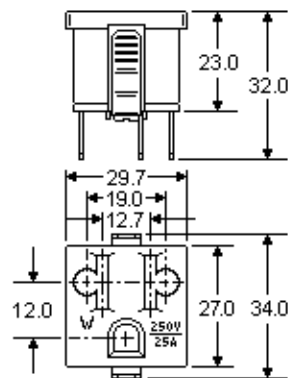

S-1657/M

25A-250VAC

NBR 6147

Dimensions
= mm

Einschnapp-Steckdosen, Brasilien, Einbau

Snap-In Receptacles, Brazil, Flush Mount

- ◆ NBR 6147 - NEMA 1516
- ◆ 2-Pole 3-Wire Grounding
- ◆ 25 Amp - 250 Volts AC
- ◆ Thermoplastic, Black
- ◆ Further Colors on Request

Catalog No.	Beschreibung/Description	Wght/ea	UPE/Pack	EDP-No
S-1657/M	Steckdose/Receptacle 2P+E 25Amp 250VAC (with Quick-Connect Terminals 6.3mm)	17g	2000	110800
S-1658	Steckdose/Receptacle 2P+E 25Amp 250VAC (with Lead Wires 150mm, Stripped 5mm, 0.75mm ² , 250Volts 70°C)	42g	1000	102597