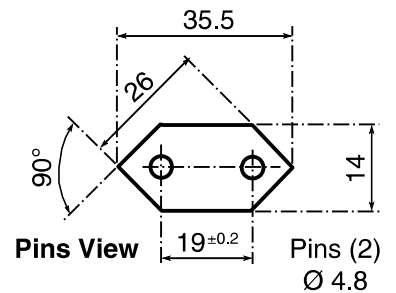

2141-BK

Rewireable Mains Line Plug, Straight Cable Entry

Used in Country: **Brazil**

Specifications

- **Ratings:** Rated Current 10 Amp, Rated Voltage 250 Volt AC
- **Standards:** ABNT NBR NM 60884-1/2004; NBR 14136/2002 (based on IEC 60906-1)
- **Certification No.:** TÜV 16.2239 (083.1420.0, 083.2141.0) (16/12/2016 — recertified original no. MC,DPC-7752 Revision 11)
- **Material of Terminals:** Brass
- **Material of Cover/Housing and Carrying Parts:** Thermoplastic
- **Standard Colors:** #2141-BK Black, #1420-LG Light Gray (Further colors available, depending on quantity.)
- **Pins Diameter:** Ø 4.8 mm, Two Pins (20A)
- **Poles and Wires:** 2-poles 2-wire NON-grounded (2POL)
- **Rewireable, for Supply Line:** 2 Conductor, 1.50 mm² to 2.5 mm²
- **Special Features:** With Safety Lock Feature

Packing Information

- **Carton Quantity:** 25
- **Carton Dimensions:** (19x15x15)cm
- **Carton Gross Weight:** 0.656 kg
- **Unit Packaging:** Flow Pack of 1
- **Unit net Weight:** 0.021 kg
- **Unit Shipping Weight:** 0.035 kg

Plug 2-Pole 2-Wire NON-Grounded 20A/250V~

1420-LG

Connections according to the specifications of the device or product.