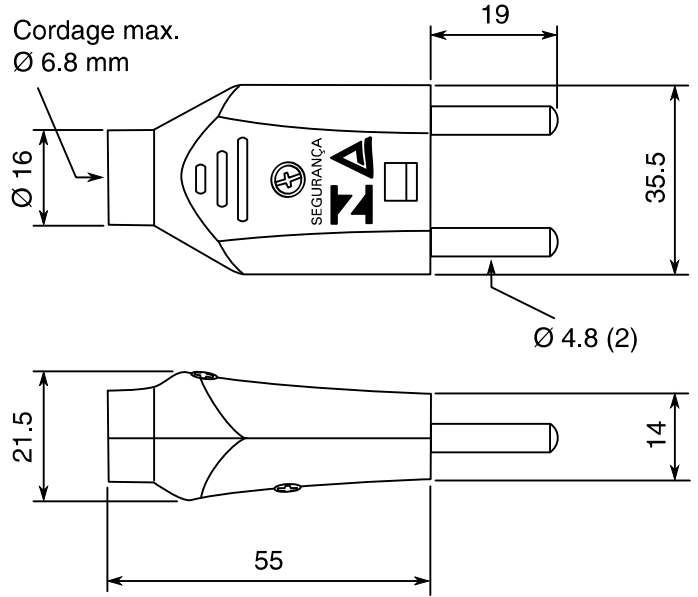

2141-BK

Rewireable Mains Line Plug, Straight Cable Entry

Used in Country: **Brazil**

Specifications

- **Ratings:** Rated Current 10 Amp, Rated Voltage 250 Volt AC
- **Standards:** ABNT NBR NM 60884-1/2004; NBR 14136/2002 (based on IEC 60906-1)
- **Certification No.:** TÜV 16.2239 (083.1420.0, 083.2141.0) (16/12/2016 — recertified original no. MC,DPC-7752 Revision 11)
- **Material of Terminals:** Brass
- **Material of Cover/Housing and Carrying Parts:** Thermoplastic
- **Standard Colors:** #2141-BK Black, #1420-LG Light Gray (Further colors available, depending on quantity.)
- **Pins Diameter:** Ø 4.8 mm, Two Pins (20A)
- **Poles and Wires:** 2-poles 2-wire NON-grounded (2POL)
- **Rewireable, for Supply Line:** 2 Conductor, 1.50 mm² to 2.5 mm²
- **Special Features:** With Safety Lock Feature

Packing Information

- **Carton Quantity:** 25
- **Carton Dimensions:** (19x15x15)cm
- **Carton Gross Weight:** 0.656 kg
- **Unit Packaging:** Flow Pack of 1
- **Unit net Weight:** 0.021 kg
- **Unit Shipping Weight:** 0.035 kg

Plug 2-Pole 2-Wire NON-Grounded 20A/250V~

1420-LG

Connections according to the specifications of the device or product.