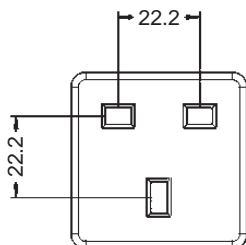

### SPECIFICATIONS

- Electrical Ratings: 250V AC, 16A
- Standards according to: DIN 49 441 Part 1, BS 1363
- IP Protection: IP 20
- Material of Terminals: CuZn 30
- Material of Housing and Carrying Parts: Polypropylene

Catalog No.	Color	Description	Weight/ea	VPE/Pack	EDP-No.
146 BK	Black	Adapter Plug Germany / England	44 g	30	109565
146 WH	White	Adapter Plug Germany / England	44 g	30	109564

To learn more about B-I-A please visit us at our  
WEB site: [www.BiaGmbH.com](http://www.BiaGmbH.com)