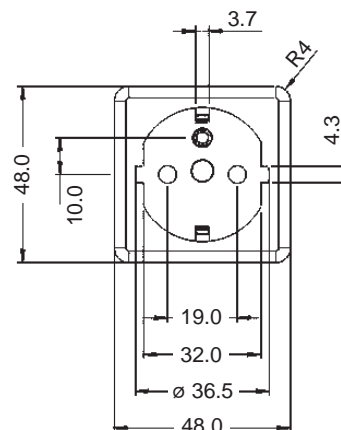

146 WH

### SPECIFICATIONS

- Electrical Ratings: 250V AC, 16A
- Standards according to: DIN 49 441 Part 1, BS 1363
- IP Protection: IP 20
- Material of Terminals: CuZn 30
- Material of Housing and Carrying Parts: Polypropylene

Catalog No.	Color	Description	Weight/ea	VPE/Pack	EDP-No.
146 BK	Black	Adapter Plug Germany / England	44 g	30	109565
146 WH	White	Adapter Plug Germany / England	44 g	30	109564

To learn more about B-I-A please visit us at our  
WEB site: [www.BiaGmbH.com](http://www.BiaGmbH.com)