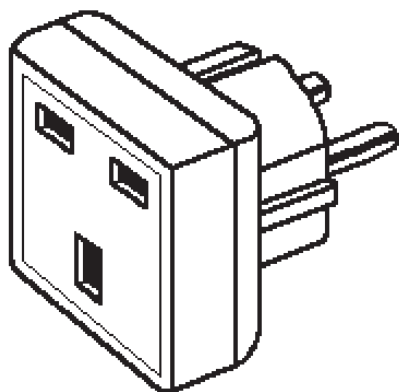

## Germany / France / United Kingdom - Travel Plugs, 146-Series

Adapter plug from German socket outlet with earthing contact to British socket outlet 13 A

*Übergangsstecker mit Schutzkontakt von deutscher Schutzkontaktsteckdose auf englische Schutzkontaktsteckdose 13 A*

### SPECIFICATIONS

- Electrical Ratings: 250V AC, 16A
- Standards according to: DIN 49 441 Part 1, BS 1363
- IP Protection: IP 20
- Material of Terminals: CuZn 30
- Material of Housing and Carrying Parts: Polypropylene

Catalog No.	Color	Description	Weight/ea	VPE/Pack	EDP-No.
146 BK	Black	Adapter Plug Germany / England	44 g	30	109565
146 WH	White	Adapter Plug Germany / England	44 g	30	109564

To learn more about B-I-A please visit us at our  
WEB site: [www.BiaGmbH.com](http://www.BiaGmbH.com)