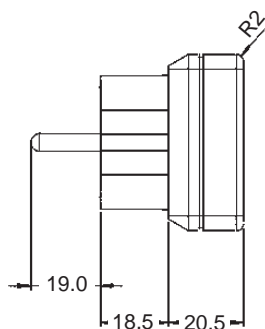

146 WH

### SPECIFICATIONS

- Electrical Ratings: 250V AC, 16A
- Standards according to: DIN 49 441 Part 1, BS 1363
- IP Protection: IP 20
- Material of Terminals: CuZn 30
- Material of Housing and Carrying Parts: Polypropylene

Catalog No.	Color	Description	Weight/ea	VPE/Pack	EDP-No.
146 BK	Black	Adapter Plug Germany / England	44 g	30	109565
146 WH	White	Adapter Plug Germany / England	44 g	30	109564

To learn more about B-I-A please visit us at our  
WEB site: [www.BiaGmbH.com](http://www.BiaGmbH.com)