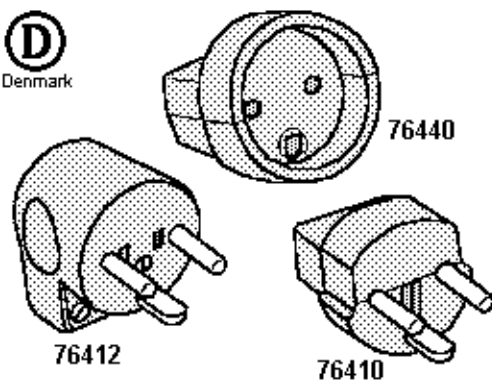

Denmark

Dimensions = mm

Stecker und Kupplungen Dänemark, 2P+E, 250Vac, 10/13 Amp.

Plugs and Connectors Denmark, 2-Pole 3-Wire Grounding, 250Vac, 10/13 Amp.

Catalog No.	Color	Description	Wght/ea	UPE/Pack	EDP-No
76410 GR	Gray	Straight Plug, 250Vac, 13 Amp.	31g	100/10	109466
76410 W	White	Straight Plug, 250Vac, 13 Amp.	31g	100/10	115212
76412 GR	Gray	Angle Plug, 250Vac, 13 Amp.	33g	100/10	115214
76412 W	White	Angle Plug, 250Vac, 13 Amp.	33g	100/10	115215
76440 GR	Gray	Connector, 250Vac, 10 Amp.	37g	100/10	115211
76440 W	White	Connector, 250Vac, 10 Amp.	37g	100/10	115213