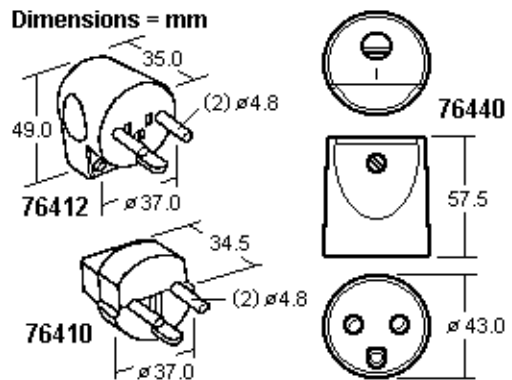

Denmark

Dimensions = mm

Stecker und Kupplungen Dänemark, 2P+E, 250Vac, 10/13 Amp.

Plugs and Connectors Denmark, 2-Pole 3-Wire Grounding, 250Vac, 10/13 Amp.

Catalog No.	Color	Description	Wght/ea	UPE/Pack	EDP-No
76410 GR	Gray	Straight Plug, 250Vac, 13 Amp.	31g	100/10	109466
76410 W	White	Straight Plug, 250Vac, 13 Amp.	31g	100/10	115212
76412 GR	Gray	Angle Plug, 250Vac, 13 Amp.	33g	100/10	115214
76412 W	White	Angle Plug, 250Vac, 13 Amp.	33g	100/10	115215
76440 GR	Gray	Connector, 250Vac, 10 Amp.	37g	100/10	115211
76440 W	White	Connector, 250Vac, 10 Amp.	37g	100/10	115213