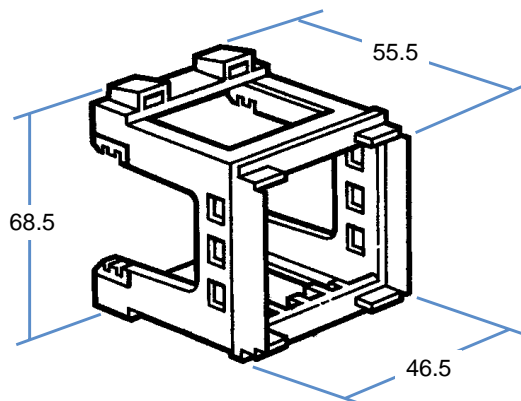

Cat.No. 74872

For more informations refer to Document No. **9031**

To learn more about B-I-A please visit us at our
WEB site: www.BiaGmbH.com