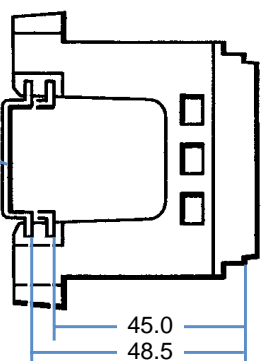

For more informations refer to Document No. **9031**

To learn more about B-I-A please visit us at our
WEB site: www.BiaGmbH.com