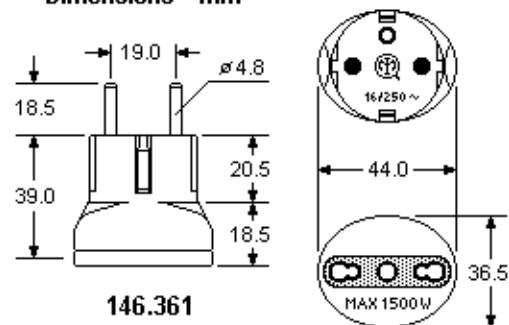

146.361/N

**NOTE: Adaptor Plug
does NOT convert
Voltage !**

Dimensions = mm

146.361

TRAVELPLUG ADAPTOR (2P3W Grounding)

Germany/France/Belgium Adaptor

- This plug with two round pins and double earthing contact system "SCHUKO" is for use in Germany or France/Belgium (reverse earth pin system).
- Socket 2P+E - 10/16A - Dual-Use
- This adaptor plug must be used only with dual or universal voltage appliances fitted with Italian 3-pin 10 or 16 Amp. grounding plug or 2-pin \varnothing 4mm "EUROPLUG"
- Reference standards: CEI 23-16
- Engineering plastic casing
- Shuttered socket
- Rated operating voltage 250 Volt AC

Catalog No.	Color	Amp.	Description	Wght/ea	UPE/Pack	EDP-No
146.361	White	16 A	Travelplug Adaptor from Germany/France to Italy	38g	500/50	108948
146.361/N	Black	16 A		38g	500/50	108949