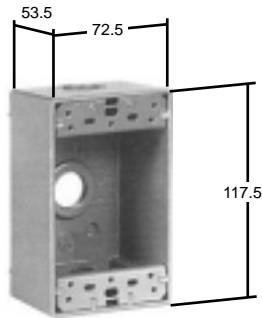

1117-SP

1113-SP
Overall Dimensions

Cast Aluminum Boxes, 1 Gang

Features:

- UL Listed 504G (CSA Listed LR81762 – where applicable)
- Electrostatically painted with a backed, weather-resistant gray powder finish for exceptional durability.
- Accept single gang weatherproof covers and standard FS (four screw) covers.
- Mounting lugs provide strength and durability on any mounting surface.
- Raised knockout studs on back of box provide alternative means for wall mounting. Strike desired studs with hammer blow for clean mounting holes.
- Threaded outlets for conduit and connectors.
- Two closure plugs, green earth screw and two mounting lugs furnished.
- Made in U.S.A.