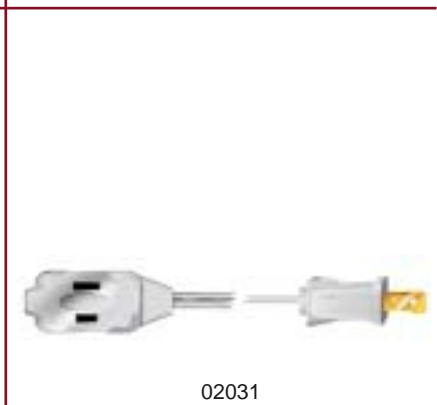

SPT-2, HOUSEHOLD EXTENSION CORDS						
3-Outlet Cube Tap, Polarized NEMA 1-15.						
02030*	16/2	6'	BROWN	13A 125V 1625W	25	9
02031*	16/2	6'	WHITE	13A 125V 1625W	25	9
02034*	16/2	9'	BROWN	13A 125V 1625W	25	13
02035*	16/2	9'	WHITE	13A 125V 1625W	25	13
02036*	16/2	12'	BROWN	13A 125V 1625W	25	15
02037*	16/2	12'	WHITE	13A 125V 1625W	25	15
02038*	16/2	15'	BROWN	13A 125V 1625W	25	18
02039*	16/2	15'	WHITE	13A 125V 1625W	25	18