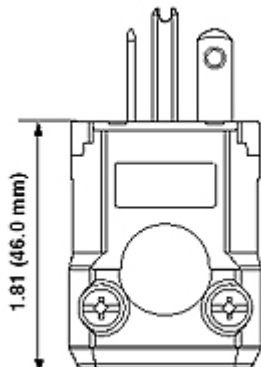

Catalog #: 8256-V

Description: 15 Amp, 125 Volt, NEMA 5-15P, 2P, 3W, Plug, Straight Blade, Hospital Grade, Grounding, Python - White

Product Features:

- Ground: Grounding
- Feature: Python
- Amperage: 15 Amp
- Voltage: 125 Volt
- NEMA: 5-15P
- Pole: 2
- Wire: 3
- Cord Range: .250 - .650
- Wire Gauge: 18-10 AWG
- Blades/Contacts: Solid Brass
- Body Material: Super Tough Nylon
- Assembly Screws: Steel, Zinc Plated
- Color: White
- Standards and Certifications: UL/CSA

Catalog #: 8259-V

Description: 15 Amp, 125 Volt, NEMA 5-15R, 2P, 3W, Connector, Straight Blade, Hospital Grade, Grounding, Python - White

Product Features:

- Ground: Grounding
- Feature: Python
- Amperage: 15 Amp
- Voltage: 125 Volt
- NEMA: 5-15R
- Pole: 2
- Wire: 3
- Cord Range: .250 - .650
- Wire Gauge: 18-10 AWG
- Blades/Contacts: Solid Brass
- Body Material: Super Tough Nylon
- Assembly Screws: Steel, Zinc Plated
- Color: White
- Standards and Certifications: UL/CSA

Dimensional Diagram

Dimensional Diagram