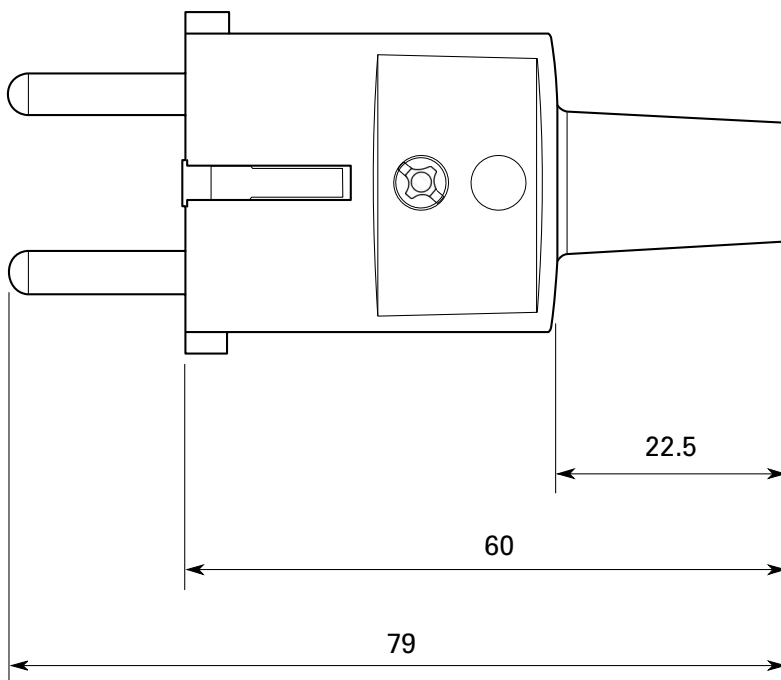

Germany - Rewirable Portable Plugs, 1418 xxx Series

**Mains Line Cord Plug, 2P + E
(SCHUKO), Rewirable**

Specifications:

- **Ratings:** 16 Amp, 250 Volt AC
2 Pole 3 Wire Grounding (2P + E)
- **Compliant with Standards:**
DIN 49 440, DIN 49 441,
CEE 7/VII (Double Grounding System)
- **Ingress Protection:** IP20
- **Type of Terminals:** Screw Type
- **Contact Material:** Brass (61%)
- **Carrying Parts:** PVC
- **Cover/Enclosure:** PVC
- **Colors:** Grey, White, Yellow, Black

1418060

Catalog No.	Color	RAL	Description	Weight/ea	VPE/Pack	EDP No.
1418060	Grey	7035	Rewirable Cord Plug, 16A, 250V AC, 2P + E	47 g (net)	100/20	124028
1418080	White	9010	Rewirable Cord Plug, 16A, 250V AC, 2P + E	47 g (net)	100/20	126588
1418050	Yellow	1016	Rewirable Cord Plug, 16A, 250V AC, 2P + E	47 g (net)	100/20	126589
1418000	Black	9005	Rewirable Cord Plug, 16A, 250V AC, 2P + E	47 g (net)	100/20	123996

Dimensions:

Recommended Cable
H05VV-F 3G0.75mm²,
3G1.0mm² or 3G1.5mm²

Technical data and dimensions are subject to change without notice. Dimensions in mm.