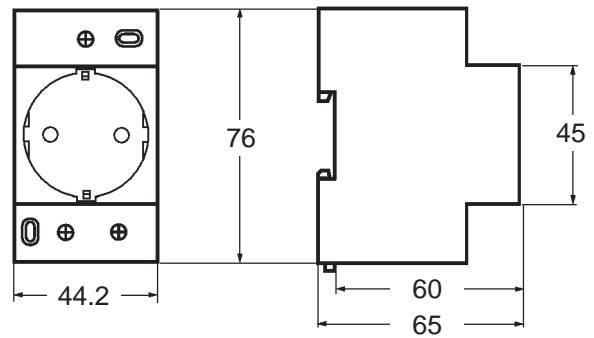

Catalog No. 572 GY

To learn more about B-I-A please visit us at our
WEB site: www.BiaGmbH.com