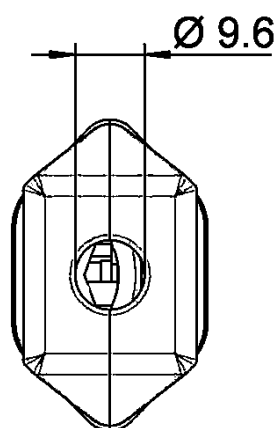

### SPECIFICATIONS

- Electrical Ratings:  
250V AC, 16A
- Standards according to:  
SEV 1011, IEC 60884-1, SN 5934-1
- Rewireable, for Supply Line:  
H05VV-F 3G1.0mm<sup>2</sup> and 3G1.5mm<sup>2</sup>
- Material & Type of Terminals:  
CuZn 37 (screw terminals)
- Material of Housing and Carrying Parts:  
Polyamide 6

Dimensions in mm