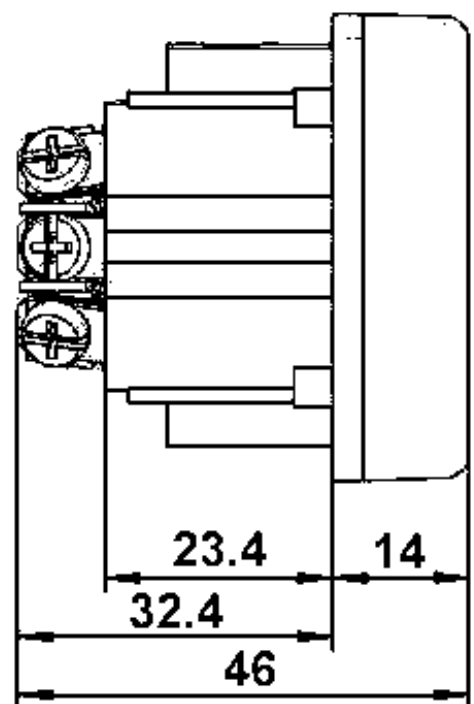

## Australia / New Zealand - Flush Mount Socket Outlet, IP 44

Flush or Panel Mounting Socket Outlet with Earthing Contact and Self-Closing Lid

*Einbausteckdose mit Schutzkontakt und Klappdeckel, Australien / Neuseeland Ausführung*

### SPECIFICATIONS

- Electrical Ratings: 250V AC, 10A
- Standards according to: AS / NZS 3112
- Material & Type of Terminals: CuZn 37 / Fe (screw terminals)
- Material of Housing and Carrying Parts: Polyamide 6
- RoHS COMPLIANT 2002/96/EC

457 BK

Catalog No.	Color	Description	VPE/Pack	EDP-No.
<b>457 BK</b>	Black	Flush Mounting Socket Outlet, 10A, 250V AC	35	<b>124286</b>
<b>096</b>	Black	Sealing Rubber Gasket for Socket Outlet	35	<b>112945</b>

Dimensions in mm