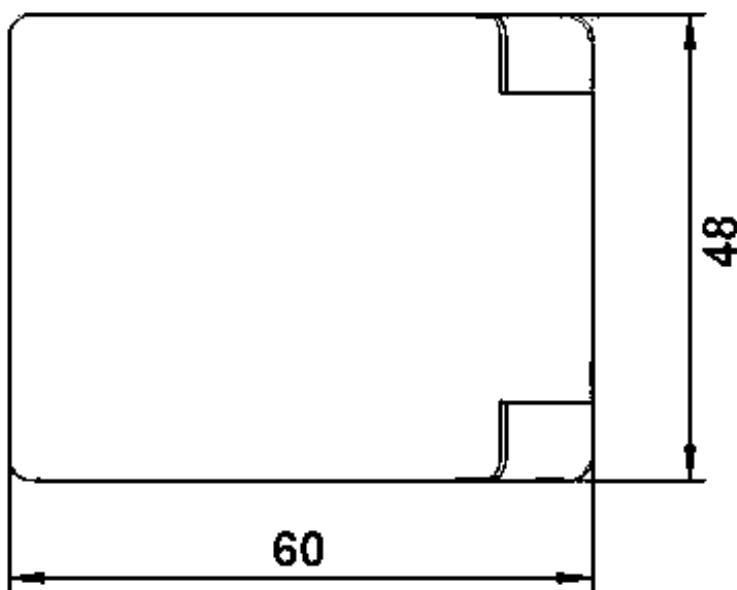

## Australia / New Zealand - Flush Mount Socket Outlet, IP 44

Flush or Panel Mounting Socket Outlet with Earthing Contact and Self-Closing Lid

*Einbausteckdose mit Schutzkontakt und Klappdeckel, Australien / Neuseeland Ausführung*

### SPECIFICATIONS

- Electrical Ratings: 250V AC, 10A
- Standards according to: AS / NZS 3112
- Material & Type of Terminals: CuZn 37 / Fe (screw terminals)
- Material of Housing and Carrying Parts: Polyamide 6
- RoHS COMPLIANT 2002/96/EC

457 BK

Catalog No.	Color	Description	VPE/Pack	EDP-No.
<b>457 BK</b>	Black	Flush Mounting Socket Outlet, 10A, 250V AC	35	<b>124286</b>
<b>096</b>	Black	Sealing Rubber Gasket for Socket Outlet	35	<b>112945</b>

Dimensions in mm