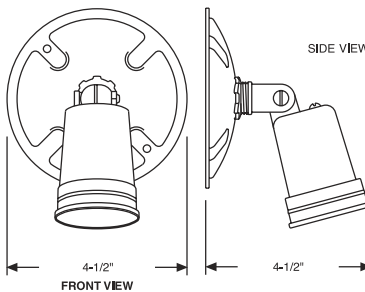

5624 SERIES