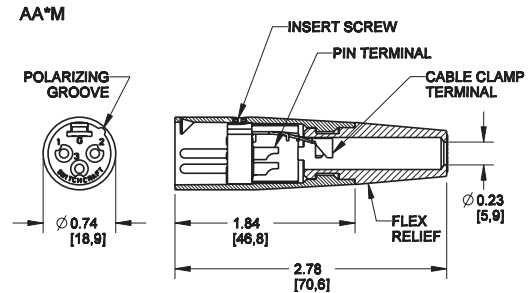

Mechanical

- Insertion/Withdrawal Forces:
10 lbs. maximum, 8 lbs. nominal/
7 lbs. maximum, 5 lbs. nominal

Materials

- Shell: Die-Cast zinc with nickel finish or black chrome
- Handle: Die cast with nickel finish or black chrome. Also black thermoplastic handle available
- O Ring: TPR (Thermoplastic rubber).
- Insert Insulation: Molded thermoplastic
- Socket Contacts: Silver plated copper alloy tarnish resistant; bifurcated on 3 and 4 contact types. Gold is available.
- Pin Contacts: Silver plated copper alloy.

* Available 3 - 7 pins or contacts

Connector Dimension Drawings Q-G® Audio - A, AA, AAA Series

A*F

A*M

AA*F

AA*M

AAA*FZ

AAA*MZ

DIMENSIONS ARE FOR REFERENCE ONLY Inch
(mm)