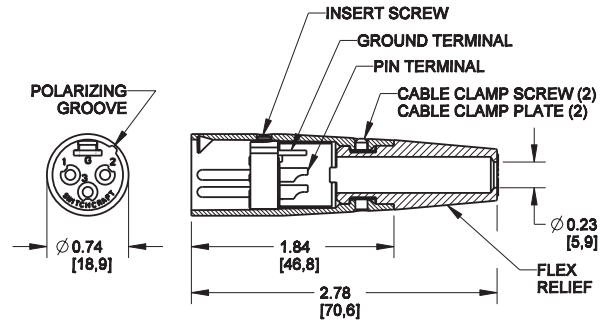

Mechanical

- Insertion/Withdrawal Forces:
10 lbs. maximum, 8 lbs. nominal/
7 lbs. maximum, 5 lbs. nominal

Materials

- Shell: Die-Cast zinc with nickel finish or black chrome
- Handle: Die cast with nickel finish or black chrome. Also black thermoplastic handle available
- O Ring: TPR (Thermoplastic rubber).
- Insert Insulation: Molded thermoplastic
- Socket Contacts: Silver plated copper alloy tarnish resistant; bifurcated on 3 and 4 contact types. Gold is available.
- Pin Contacts: Silver plated copper alloy.

Ordering Information

Part Number	Style	Finish	Pins/Contacts	Notes
A*F, A*M	Cord	Nickel	Silver	Standard Cable Clamp
A*FB, A*MB	Cord	Black	Silver	Standard Cable Clamp
A*FBAU, A*MBAU	Cord	Black	Gold	Standard Cable Clamp
A*FL, A*ML	Cord	Nickel	Silver	Standard cable clamp, large flex relief
AA*F, AA*M	Cord	Nickel	Silver	One piece cable clamp
AA*FB, AA*MB	Cord	Black	Silver	One piece cable clamp
AA*FBAU, AA*MBAU	Cord	Black	Gold	One piece cable clamp
AA*FL, AA*ML	Cord	Nickel	Silver	One piece cable clamp, large flex relief
AAA*FZ, AAA*MZ	Cord	Nickel	Silver	Twist-on metal handle
AAA*FBZ, AAA*MBZ	Cord	Black	Silver	Twist-on metal handle
AAA*FBAUZ, AAA*MBAUZ	Cord	Black	Gold	Twist-on metal handle
AAA*FPZ, AAA*MPZ	Cord	Nickel	Silver	Twist-on plastic handle
AAA*FPBZ, AAA*MPBZ	Cord	Black	Silver	Twist-on plastic handle
AAA*FPBAUZ, AAA*MPBAUZ	Cord	Black	Gold	Twist-on plastic handle

* Available 3 - 7 pins or contacts

Connector Dimension Drawings Q-G® Audio - A, AA, AAA Series

A*F

A*M

AA*F

AA*M

AAA*FZ

AAA*MZ

DIMENSIONS ARE FOR REFERENCE ONLY Inch
(mm)