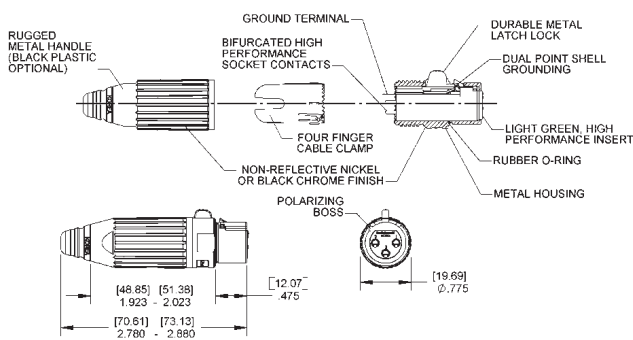

Mechanical

- Insertion/Withdrawal Forces:
10 lbs. maximum, 8 lbs. nominal/
7 lbs. maximum, 5 lbs. nominal

Materials

- Shell: Die-Cast zinc with nickel finish or black chrome
- Handle: Die cast with nickel finish or black chrome. Also black thermoplastic handle available
- O Ring: TPR (Thermoplastic rubber).
- Insert Insulation: Molded thermoplastic
- Socket Contacts: Silver plated copper alloy tarnish resistant; bifurcated on 3 and 4 contact types. Gold is available.
- Pin Contacts: Silver plated copper alloy.

* Available 3 - 7 pins or contacts

Connector Dimension Drawings Q-G® Audio - A, AA, AAA Series

A*F

A*M

AA*F

AA*M

AAA*FZ

AAA*MZ

DIMENSIONS ARE FOR REFERENCE ONLY Inch
(mm)