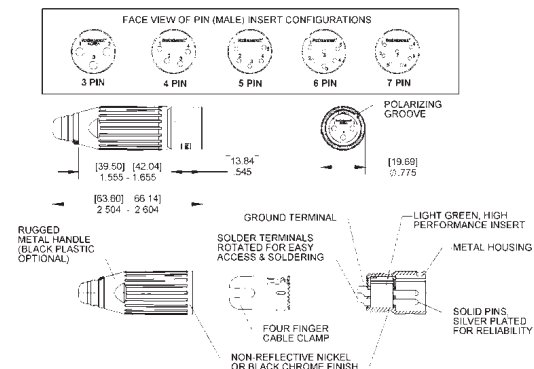

Mechanical

- Insertion/Withdrawal Forces:
10 lbs. maximum, 8 lbs. nominal/
7 lbs. maximum, 5 lbs. nominal

Materials

- Shell: Die-Cast zinc with nickel finish or black chrome
- Handle: Die cast with nickel finish or black chrome. Also black thermoplastic handle available
- O Ring: TPR (Thermoplastic rubber).
- Insert Insulation: Molded thermoplastic
- Socket Contacts: Silver plated copper alloy tarnish resistant; bifurcated on 3 and 4 contact types. Gold is available.
- Pin Contacts: Silver plated copper alloy.

Ordering Information

Part Number	Style	Finish	Pins/Contacts	Notes
A*F, A*M	Cord	Nickel	Silver	Standard Cable Clamp
A*FB, A*MB	Cord	Black	Silver	Standard Cable Clamp
A*FBAU, A*MBAU	Cord	Black	Gold	Standard Cable Clamp
A*FL, A*ML	Cord	Nickel	Silver	Standard cable clamp, large flex relief
AA*F, AA*M	Cord	Nickel	Silver	One piece cable clamp
AA*FB, AA*MB	Cord	Black	Silver	One piece cable clamp
AA*FBAU, AA*MBAU	Cord	Black	Gold	One piece cable clamp
AA*FL, AA*ML	Cord	Nickel	Silver	One piece cable clamp, large flex relief
AAA*FZ, AAA*MZ	Cord	Nickel	Silver	Twist-on metal handle
AAA*FBZ, AAA*MBZ	Cord	Black	Silver	Twist-on metal handle
AAA*FBAUZ, AAA*MBAUZ	Cord	Black	Gold	Twist-on metal handle
AAA*FPZ, AAA*MPZ	Cord	Nickel	Silver	Twist-on plastic handle
AAA*FPBZ, AAA*MPBZ	Cord	Black	Silver	Twist-on plastic handle
AAA*FPBAUZ, AAA*MPBAUZ	Cord	Black	Gold	Twist-on plastic handle

* Available 3 - 7 pins or contacts

Connector Dimension Drawings Q-G® Audio - A, AA, AAA Series

A*F

A*M

AA*F

AA*M

AAA*FZ

AAA*MZ

DIMENSIONS ARE FOR REFERENCE ONLY Inch
(mm)