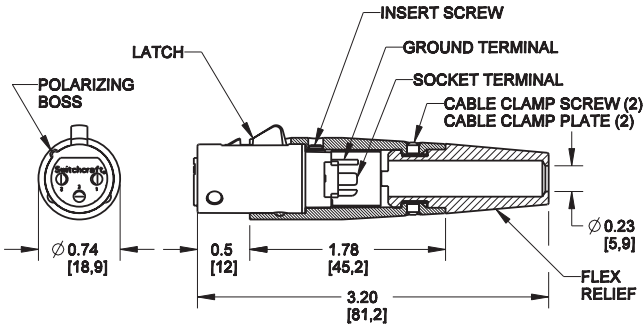

Connector Dimension Drawings Q-G® Audio - A, AA, AAA Series

A*F