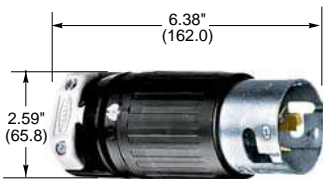

TWIST-LOCK® Devices

3 Pole, 4 Wire Grounding

50 Ampere, 125/250 Volts, 3Ø 250 and 3Ø 480V AC

Receptacles, Connector Bodies, Plugs and Flanged Inlets

CS6365C

Receptacles

Description	Catalog Numbers		
Black melamine.	CS6369	CS8369	CS8169

Connector Bodies IP20 SUITABILITY

Description	Catalog Numbers		
Nylon cover, Rynite® interior.	CS6364C	CS8364C	CS8164C

Note: Cord clamp range .920"-1.2" (23.681-30.48).

Plugs IP20 SUITABILITY

Description	Catalog Numbers		
Nylon cover, Rynite interior.	CS6365C	CS8365C	CS8165C

Note: Cord clamp range .920"-1.2" (23.681-30.48).

Flanged Inlets

Description	Catalog Numbers		
Zinc plated steel casing, Rynite interior.	CS6375***	CS8375	CS8175

Note: ***weatherproof inlet available on request.

Accessories

Weatherproof Boots IP55** SUITABILITY

Description	Catalog Numbers
Seal-Tite® triple seal black elastomeric cover for plugs when used in a cord set and connector bodies when used with flanged inlets.	7716C*
Seal-Tite triple seal black elastomeric cover for connector bodies when used with cord sets.	7717C*

Note: More informations available on request.

Weatherproof Receptacle Cover Plates

Description	Catalog Numbers
Gray thermoplastic, corrosion resistant.	7774WO
Yellow thermoplastic, corrosion resistant.	77CM74WO

Receptacle Wall Plate & Box Cover

Description	Catalog Number
Stainless steel 302/304, smooth.	S750
Galvanized Steel fits 4" square, 4 11/16" or 2 gang box	50SC

Closure Plug for 50A Inlets

Description	Catalog Number
Black closure plug.	4892*

Notes: Please request for additional accessories.

Please request for technical informations.

**When installed and used properly with plug and connector body combination.

* Not UL Listed, CSA Certified.