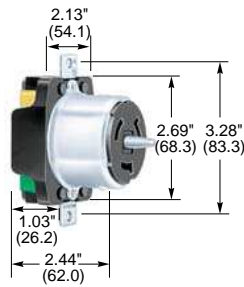

TWIST-LOCK® Devices

3 Pole, 4 Wire Grounding

50 Ampere, 125/250 Volts, 3Ø 250 and 3Ø 480V AC

Receptacles, Connector Bodies, Plugs and Flanged Inlets

CS6369

CS6364C

CS6365C

CS6375

7774WO

50A
125/250V
UL/CSA

50A 3Ø
250V AC
UL/CSA

50A 3Ø
480V AC
UL/CSA

Receptacles

Description	Catalog Numbers		
Black melamine.	CS6369	CS8369	CS8169

Connector Bodies IP20 SUITABILITY

Description	Catalog Numbers		
Nylon cover, Rynite® interior.	CS6364C	CS8364C	CS8164C

Note: Cord clamp range .920"-1.2" (23.681-30.48).

50A
125/250V
UL/CSA

50A 3Ø
250V AC
UL/CSA

50A 3Ø
480V AC
UL/CSA

Plugs IP20 SUITABILITY

Description	Catalog Numbers		
Nylon cover, Rynite interior.	CS6365C	CS8365C	CS8165C

Note: Cord clamp range .920"-1.2" (23.681-30.48).

Flanged Inlets

Description	Catalog Numbers		
Zinc plated steel casing, Rynite interior.	CS6375***	CS8375	CS8175

Note: ***weatherproof inlet available on request.