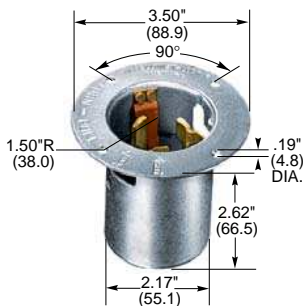

TWIST-LOCK® Devices

3 Pole, 4 Wire Grounding

50 Ampere, 125/250 Volts, 3Ø 250 and 3Ø 480V AC

Receptacles, Connector Bodies, Plugs and Flanged Inlets

CS6375

Receptacles

Description	Catalog Numbers		
Black melamine.	CS6369	CS8369	CS8169

Connector Bodies IP20 SUITABILITY

Description	Catalog Numbers		
Nylon cover, Rynite® interior.	CS6364C	CS8364C	CS8164C

Note: Cord clamp range .920"-1.2" (23.681-30.48).

Plugs IP20 SUITABILITY

Description	Catalog Numbers		
Nylon cover, Rynite interior.	CS6365C	CS8365C	CS8165C

Note: Cord clamp range .920"-1.2" (23.681-30.48).

Flanged Inlets

Description	Catalog Numbers		
Zinc plated steel casing, Rynite interior.	CS6375***	CS8375	CS8175

Note: ***weatherproof inlet available on request.

Accessories

Weatherproof Boots IP55** SUITABILITY

Description	Catalog Numbers
Seal-Tite® triple seal black elastomeric cover for plugs when used in a cord set and connector bodies when used with flanged inlets.	7716C*
Seal-Tite triple seal black elastomeric cover for connector bodies when used with cord sets.	7717C*

Note: More informations available on request.

Weatherproof Receptacle Cover Plates

Description	Catalog Numbers
Gray thermoplastic, corrosion resistant.	7774WO
Yellow thermoplastic, corrosion resistant.	77CM74WO

Receptacle Wall Plate & Box Cover

Description	Catalog Number
Stainless steel 302/304, smooth.	S750
Galvanized Steel fits 4" square, 4 11/16" or 2 gang box	50SC

Closure Plug for 50A Inlets

Description	Catalog Number
Black closure plug.	4892*

Notes: Please request for additional accessories.

Please request for technical informations.

**When installed and used properly with plug and connector body combination.

* Not UL Listed, CSA Certified.