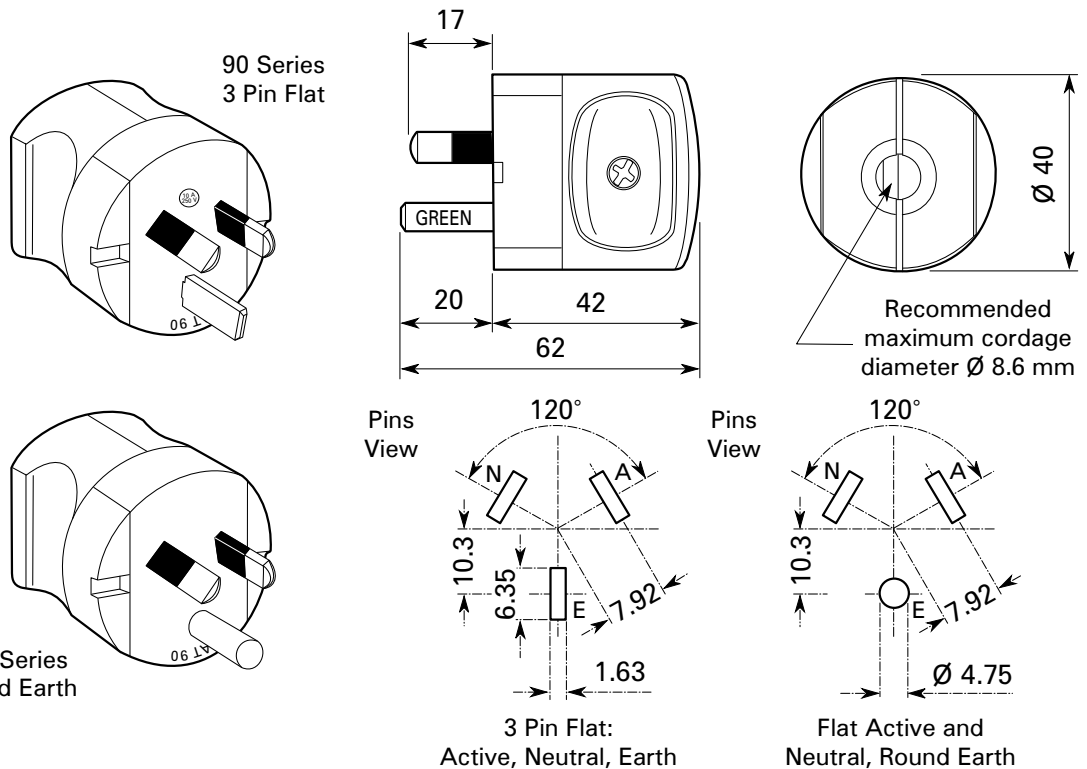

Australia/New Zealand - Rewireable Plugs, AS/NZS, 10 Amp.

**Rewireable Cord Plugs,
2 Pole 3 Wire Grounding, 10 Amp.**

Wiederanschliessbare Stecker, 10 Amp.

SPECIFICATIONS

- Ratings: 10 Amp, 250 Volts AC
- 2 Pole 3 Wire Grounding (2P + E)
- Plugs according to: AS/NZS 3112:2000 (with Insulated Active and Neutral Pins)
- Screw-Type Terminals
- Thermoplastic, Galvanized Brass Contacts
- Standard Colors: Black, White

Catalog No.	Color	Description	Weight/each	VPE/Pack	EDP No.
90BL	Black	Cord Plug, 10A, 250V AC, 3 Pin Flat	34 g net.	500/10	118216
90GY*	Gray	Cord Plug, 10A, 250V AC, 3 Pin Flat	34 g net.	500/10	121075
90WE	White	Cord Plug, 10A, 250V AC, 3 Pin Flat	34 g net.	500/10	121074
90RWE	White	Cord Plug, 10A, 250V AC, Flat Active/Neutral, Round Earth	39 g net.	500/10	109412

* If existing stock is depleted, item will be discontinued.

NOTES:

Join Standard Cordage only, Cross Section from 0.75 to 1.0 mm² (2P + E) max. 10A/250V AC.

Connections specified by the appliance or product.

Warning: The load can not exceed the specifications written in the products.

Technical Data are Subject to Change without Notice. Dimensions in mm.