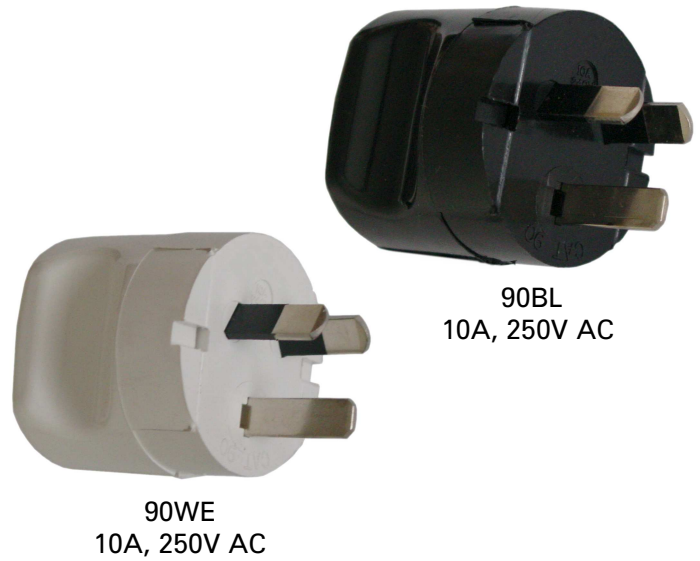

Australia/New Zealand - Rewireable Plugs, AS/NZS, 10 Amp.

**Rewireable Cord Plugs,
2 Pole 3 Wire Grounding, 10 Amp.**

Wiederanschliessbare Stecker, 10 Amp.

SPECIFICATIONS

- Ratings: 10 Amp, 250 Volts AC
- 2 Pole 3 Wire Grounding (2P + E)
- Plugs according to: AS/NZS 3112:2000 (with Insulated Active and Neutral Pins)
- Screw-Type Terminals
- Thermoplastic, Galvanized Brass Contacts
- Standard Colors: Black, White

Catalog No.	Color	Description	Weight/each	VPE/Pack	EDP No.
90BL	Black	Cord Plug, 10A, 250V AC, 3 Pin Flat	34 g net.	500/10	118216
90GY*	Gray	Cord Plug, 10A, 250V AC, 3 Pin Flat	34 g net.	500/10	121075
90WE	White	Cord Plug, 10A, 250V AC, 3 Pin Flat	34 g net.	500/10	121074
90RWE	White	Cord Plug, 10A, 250V AC, Flat Active/Neutral, Round Earth	39 g net.	500/10	109412

* If existing stock is depleted, item will be discontinued.

NOTES:

Join Standard Cordage only, Cross Section from 0.75 to 1.0 mm² (2P + E) max. 10A/250V AC.

Connections specified by the appliance or product.