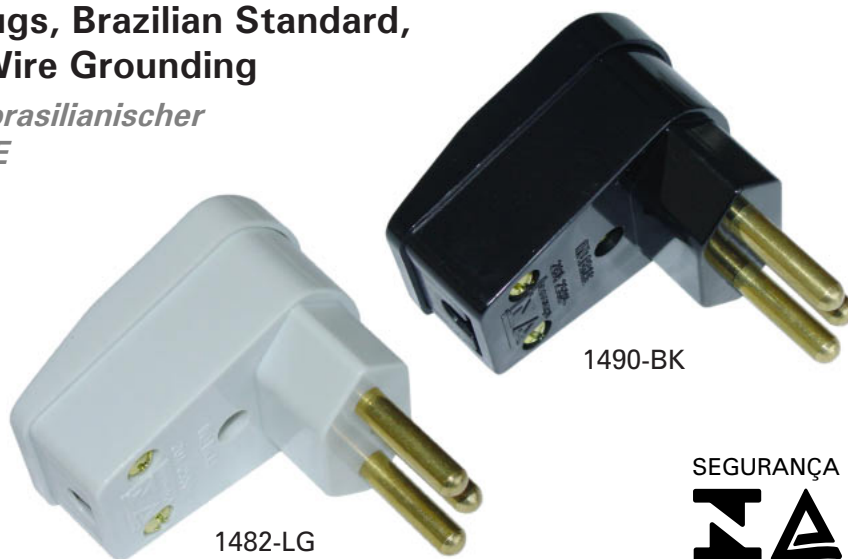

Brazil - Rewirable Mains Line Angled Plugs, 20A, NBR 14136

Rewirable Mains Line Angled Plugs, Brazilian Standard, 20 Amp, 250 Volt AC, 2 Pole 3 Wire Grounding

Wiederanschließbare Winkelstecker, brasilianischer Standard, 20 Amp, 250 Volt AC, 2P + E

SPECIFICATIONS

- Ratings: 20 Amp, 250 Volts AC
- 2 Pole 3 Wire Grounding
- According to NBR 14136/2002
- Screw-Type Terminals, Brass
- Thermoplastic Housing
- Suitable for Cordage Diameter (6.3 to 11)mm

Catalog No.	Color	Description	VPE / Packed	Weight / each	EDP No.
1482-LG	Light Grey	Angle Plug, 20A, 250V AC, Brazil NBR 14136	700/25 ea	31 g net.	125832
1490-BK	Black	Angle Plug, 20A, 250V AC, Brazil NBR 14136	700/25 ea	31 g net.	125833

TECHNICAL DATA AND DIMENSIONS

Inside View Cover

Inside View Terminals

Cordage \varnothing 6.3 to 11.0 (Break-Out)

Dimensions (mm):

- Top view: 19 ± 0.2, 17.0, 3 ± 0.15, 35.5, 26.0, 90°, 40.0, 52.5, 3
- Side view: 57.2, 38.0, 23.5, 19.2