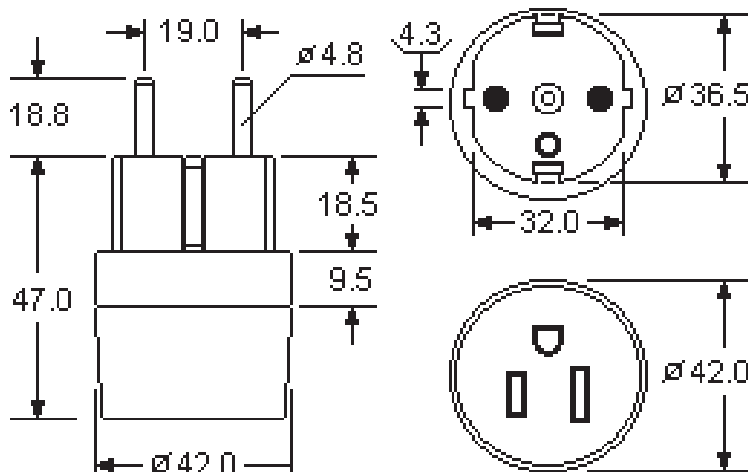

Note: Adaptors does not change voltage. If you need to change voltage, please refer to Voltage Converters in [Document No. 8081](#)