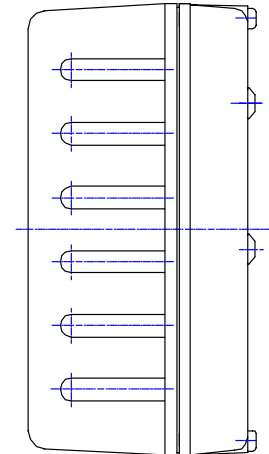

PRODUCT DESCRIPTION

- Input Method: Desktop
- Output: VDE Socket
- Dimensions: (198x136x101)mm
- Color: Black

(Custom design colors available on request)

PLUG SPECIFICATIONS

- NEMA

APPROVALS

- CE

REMARKS

MW 1P300FV

300W Step-Up Converter

Catalog Number	Color	Packing Size (ea)	Package Size	Quantity	Wght/ea
MW 1P300FV	Black	(222x118x154)mm	(63x27x19)cm	5	3400g

VOLTAGE CONVERTER

30 Watts Wall Plug-In Voltage Step Down Converter