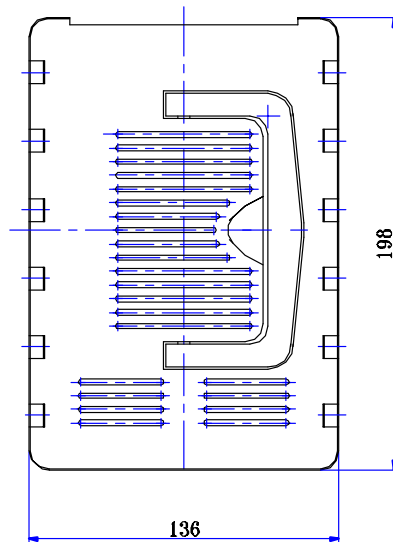

200W Step-Up Converter

Catalog Number	Color	Packing Size (ea)	Package Size	Quantity	Wght/ea
MW 1P200FV	Black	(222x118x154)mm	(63x27x19)cm	5	2800g