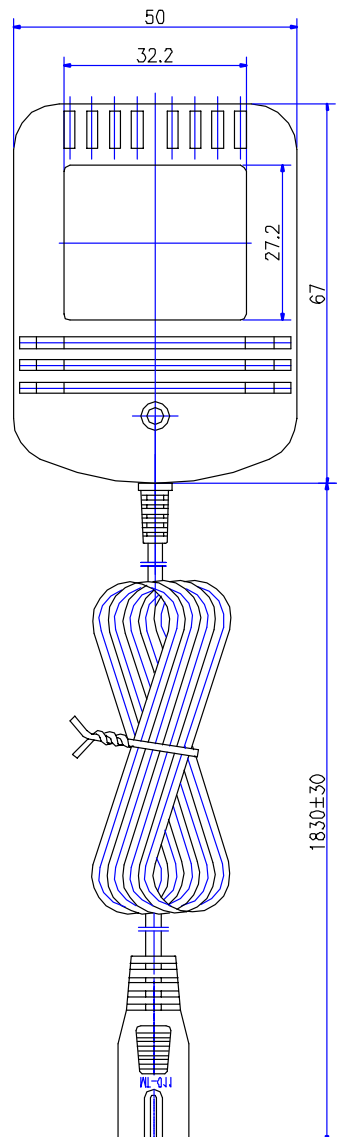

30W Step-Down Converter

Catalog Number	Color	Packing Size (ea)	Package Size	Quantity	Wght/ea
MW 2P030SE	Black	(90x52x88)mm	(39x21x40)cm	48	400g