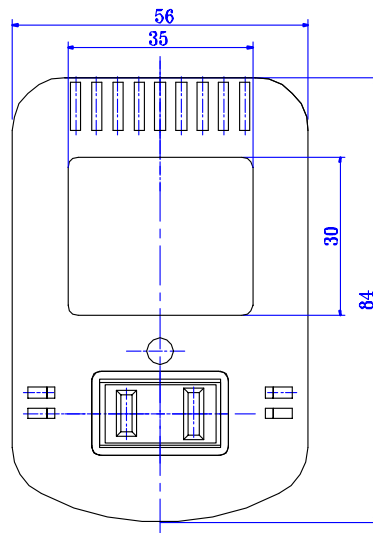

30W Step-Down Converter

Catalog Number	Color	Packing Size (ea)	Package Size	Quantity	Wght/ea
MW 2P030	Black	(85x57x86)mm	(44x20x29)cm	40	350g