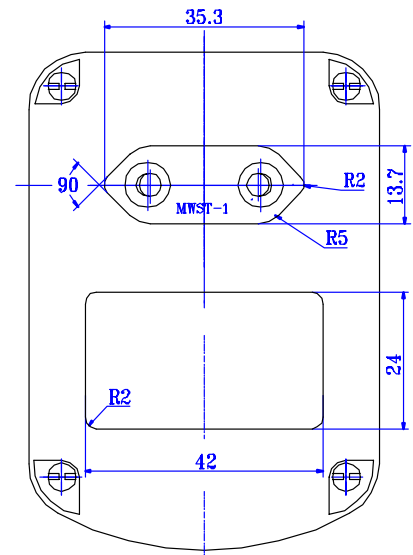

45W Step-Down Converter

Catalog Number	Color	Packing Size (ea)	Package Size	Quantity	Wght/ea
MW 2P045	Black	(89x64x90)mm	(47x21x33)cm	40	475g