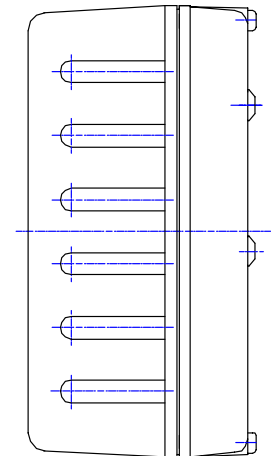

PRODUCT DESCRIPTION

- Input Method: Desktop
- Output: VDE Socket
- Dimensions: (198x136x101)mm
- Color: Black

(Custom design colors available on request)

PLUG SPECIFICATIONS

- NEMA

APPROVALS

- CE

REMARKS

MW 1P200FV

200W Step-Up Converter

Catalog Number	Color	Packing Size (ea)	Package Size	Quantity	Wght/ea
MW 1P200FV	Black	(222x118x154)mm	(63x27x19)cm	5	2800g

VOLTAGE CONVERTER

300 Watts Step Up Desktop Voltage Converter with European Converter Socket