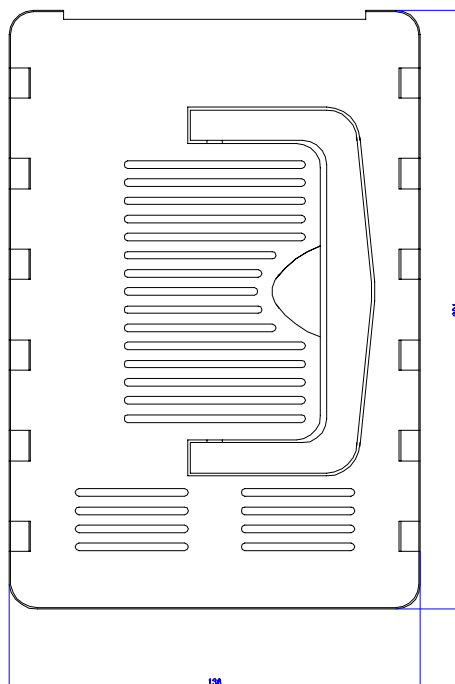

VOLTAGE CONVERTER

**200 Watts Step Down
Desktop Voltage Converter**

MW 2P200

APPLICATIONS

- Business Machines
- Radios, Tape Decks, Shavers
- Walkman, DVD Players

COUNTRY SPECIFICATION

- Germany, Continental Europe etc.

CHARACTERISTICS

Voltage Rating:

- Input: 200-240V, 50Hz
- Output: 100-120V, 50Hz

PRODUCT DESCRIPTION

- Input Method: Desktop
- Output: American Female
- Dimensions: (198x136x101)mm
- Color: Black

(Custom design colors available on request)

200W Step-Down Converter

Catalog Number	Color	Packing Size (ea)	Package Size	Quantity	Wght/ea
MW 2P200	Black	(247x156x200)mm	(62x27x19)cm	5	2860g

PLUG SPECIFICATIONS

- European Plug

APPROVALS

- CE

REMARKS

- **Do not use on devices with individual power supplies or transformers !**

AVAILABILITY

- 5 Piece Packages as indicated
- Small quantities available for stock items only, subject to minimum order amount