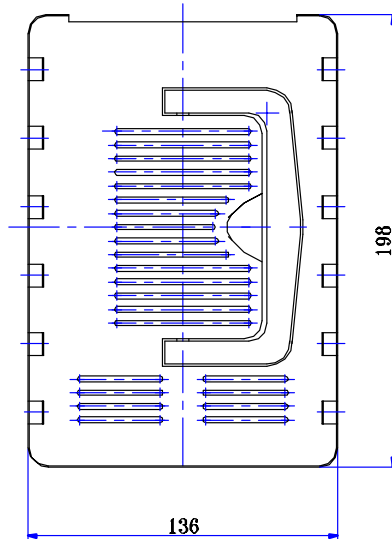

300W Step-Up Converter

Catalog Number	Color	Packing Size (ea)	Package Size	Quantity	Wght/ea
MW 1P300FV	Black	(222x118x154)mm	(63x27x19)cm	5	3400g