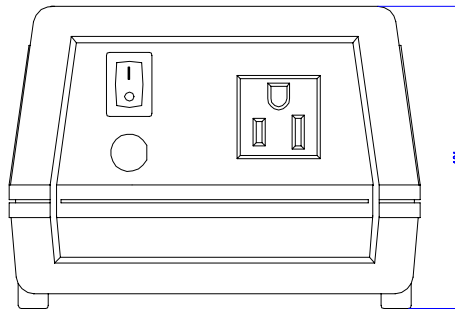

VOLTAGE CONVERTER

**200 Watts Step Down
Desktop Voltage Converter**

MW 2P200

APPLICATIONS

- Business Machines
- Radios, Tape Decks, Shavers
- Walkman, DVD Players

COUNTRY SPECIFICATION

- Germany, Continental Europe etc.

CHARACTERISTICS

Voltage Rating:

- Input: 200-240V, 50Hz
- Output: 100-120V, 50Hz

PRODUCT DESCRIPTION

- Input Method: Desktop
- Output: American Female
- Dimensions: (198x136x101)mm
- Color: Black

(Custom design colors available on request)

200W Step-Down Converter

Catalog Number	Color	Packing Size (ea)	Package Size	Quantity	Wght/ea
MW 2P200	Black	(247x156x200)mm	(62x27x19)cm	5	2860g

PLUG SPECIFICATIONS

- European Plug

APPROVALS

- CE

REMARKS

- **Do not use on devices with individual power supplies or transformers !**

AVAILABILITY

- 5 Piece Packages as indicated
- Small quantities available for stock items only, subject to minimum order amount