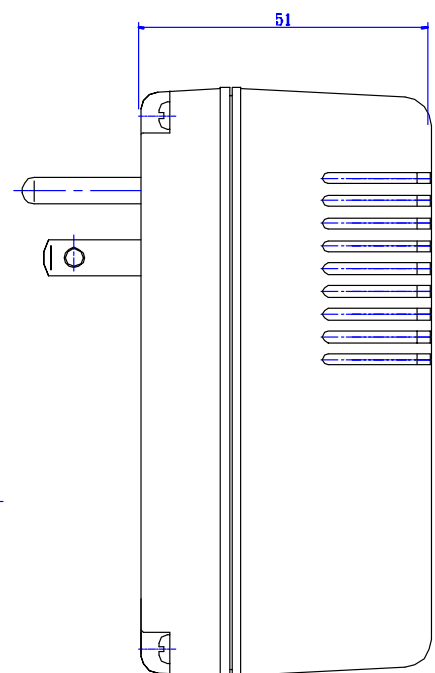

- 40 Piece Packages as indicated
- Small quantities available for stock items only, subject to minimum order amount

MW 1P045FV

45W Step-Up Converter

Catalog Number	Color	Packing Size (ea)	Package Size	Quantity	Wght/ea
MW 1P045FV	Black	(105x66x74)mm	(40x24x34)cm	40	510g