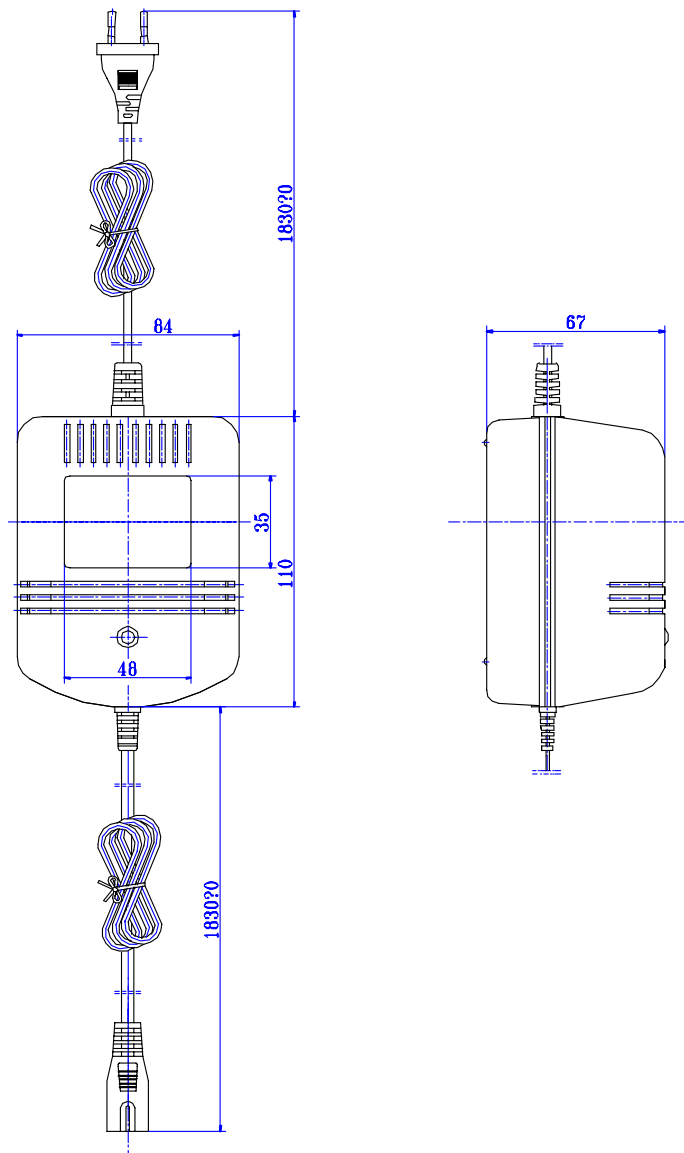

100W Step-Down Converter

Catalog Number	Color	Packing Size (ea)	Package Size	Quantity	Wght/ea
MW 2P100SE	Black	(115x76x162)mm	(37x34x29)cm	16	1285g