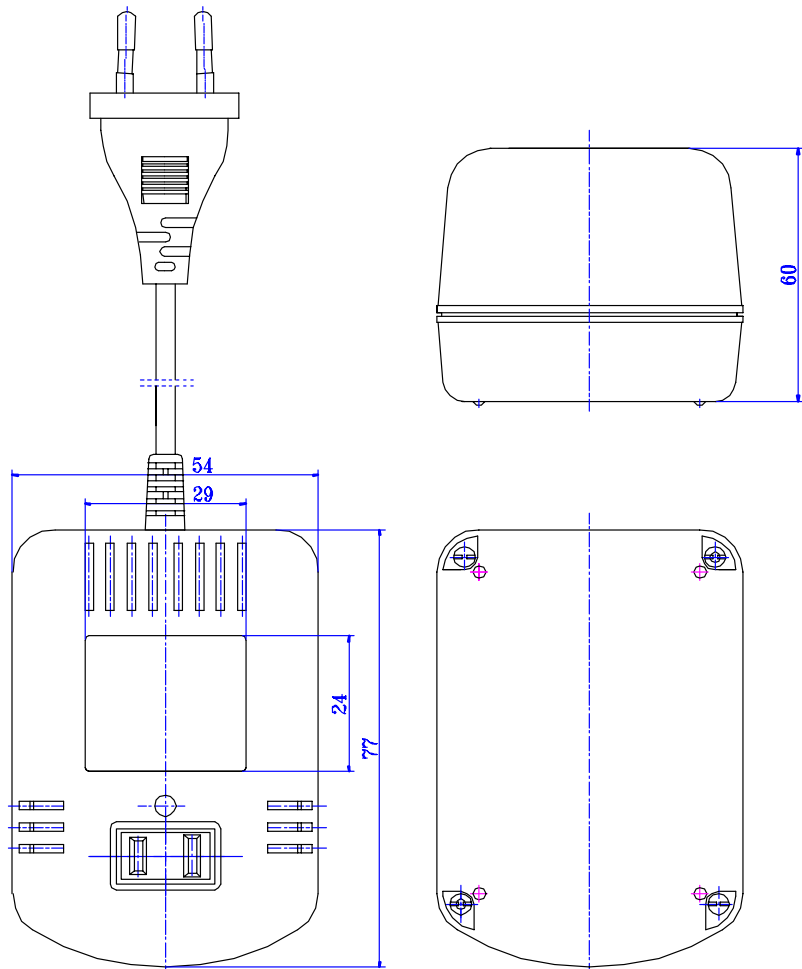

VOLTAGE CONVERTER

75 Watts Desktop Voltage Step Down Converter

APPLICATIONS

- Small Business Machines
- Radios, Tape Decks, Shavers
- Walkman, DVD Players

COUNTRY SPECIFICATION

- Germany, Continental Europe etc.

CHARACTERISTICS

Voltage Rating:

- Input: 200-240V, 50Hz
- Output: 100-120V, 50Hz

PRODUCT DESCRIPTION

- Input Method: Desktop
- Output: American Female
- Dimensions: (77x54x61)mm
- Color: Black

(Custom design colors available on request)

PLUG SPECIFICATIONS

- Euro Plug

APPROVALS

- CE

REMARKS

- **Do not use on devices with individual power supplies or transformers !**

AVAILABILITY

- 20 Piece Packages as indicated
- Small quantities available for stock items only, subject to minimum order amount

MW 2P075

75W Step-Down Converter

Catalog Number	Color	Packing Size (ea)	Package Size	Quantity	Wght/ea
MW 2P075	Black	(107x72x146)mm	(40x34x26)cm	20	860g