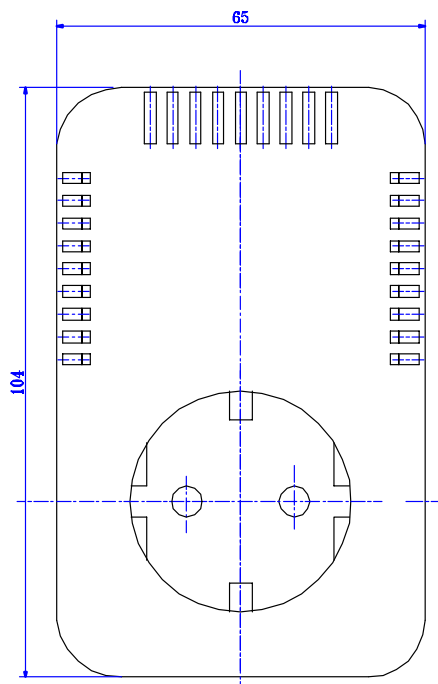

- 40 Piece Packages as indicated
- Small quantities available for stock items only, subject to minimum order amount

MW 1P045FV

45W Step-Up Converter

Catalog Number	Color	Packing Size (ea)	Package Size	Quantity	Wght/ea
MW 1P045FV	Black	(105x66x74)mm	(40x24x34)cm	40	510g