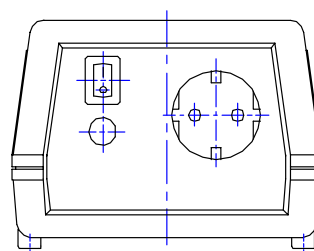

200W Step-Up Converter

Catalog Number	Color	Packing Size (ea)	Package Size	Quantity	Wght/ea
MW 1P200FV	Black	(222x118x154)mm	(63x27x19)cm	5	2800g