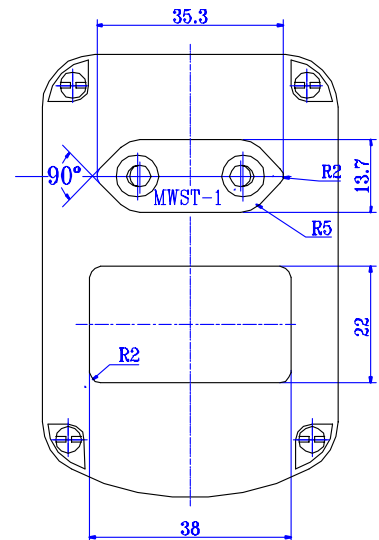

30W Step-Down Converter

Catalog Number	Color	Packing Size (ea)	Package Size	Quantity	Wght/ea
MW 2P030	Black	(85x57x86)mm	(44x20x29)cm	40	350g