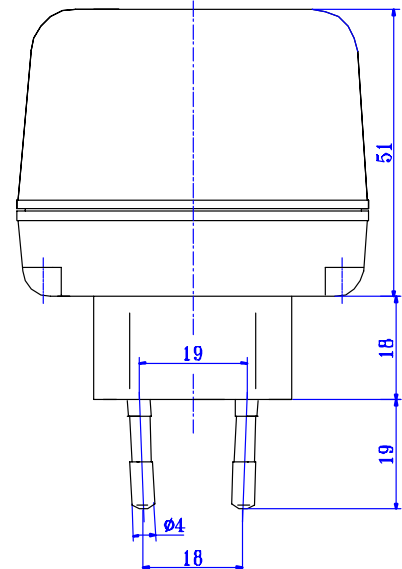

45W Step-Down Converter

Catalog Number	Color	Packing Size (ea)	Package Size	Quantity	Wght/ea
MW 2P045	Black	(89x64x90)mm	(47x21x33)cm	40	475g