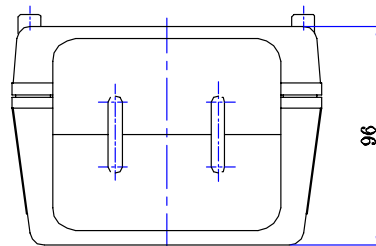

200W Step-Up Converter

Catalog Number	Color	Packing Size (ea)	Package Size	Quantity	Wght/ea
MW 1P200FV	Black	(222x118x154)mm	(63x27x19)cm	5	2800g