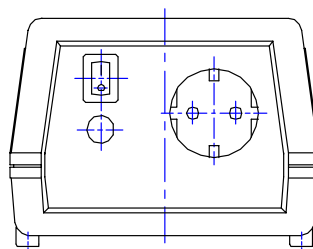

300W Step-Up Converter

Catalog Number	Color	Packing Size (ea)	Package Size	Quantity	Wght/ea
MW 1P300FV	Black	(222x118x154)mm	(63x27x19)cm	5	3400g