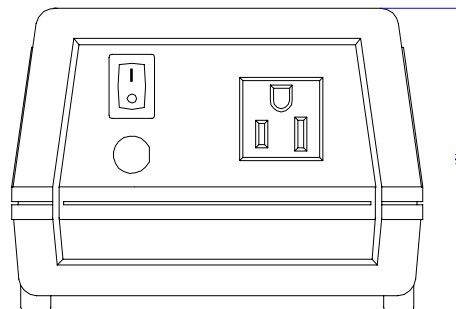

300W Step-Down Converter

Catalog Number	Color	Packing Size (ea)	Package Size	Quantity	Wght/ea
MW 2P300	Black	(246x156x118)mm	(62x27x19)cm	5	3540g