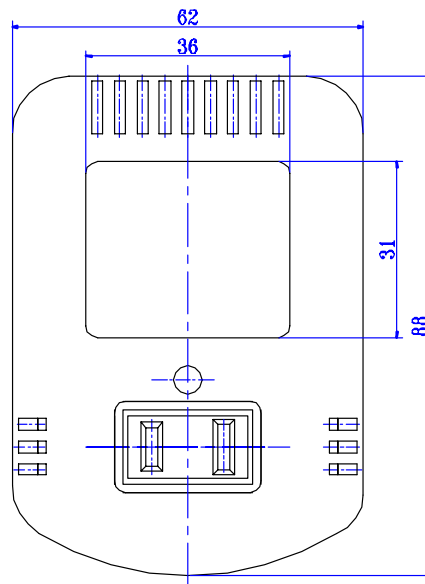

45W Step-Down Converter

Catalog Number	Color	Packing Size (ea)	Package Size	Quantity	Wght/ea
MW 2P045	Black	(89x64x90)mm	(47x21x33)cm	40	475g