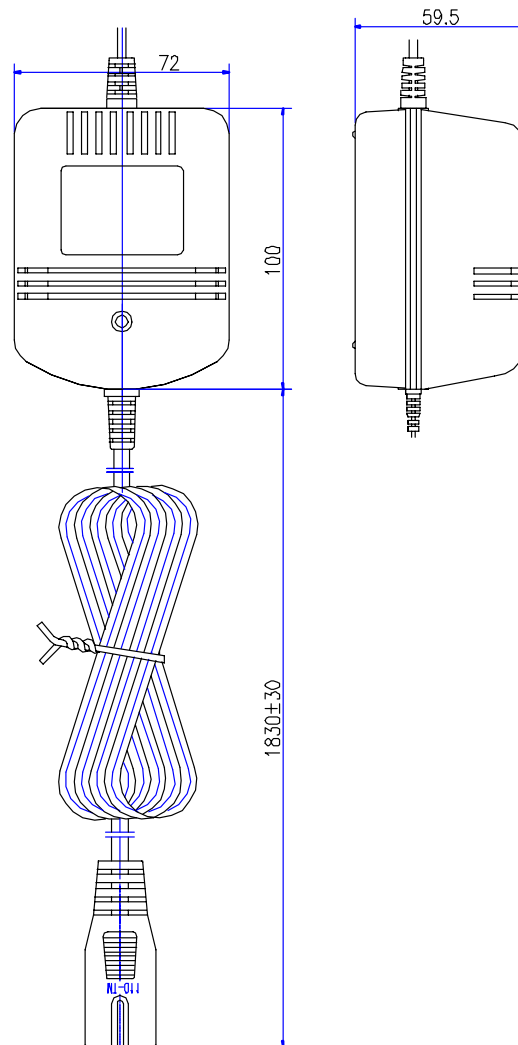

PRODUCT DESCRIPTION

- Input Method: Desktop
- Output: American Female
- Dimensions: (77x54x61)mm
- Color: Black

(Custom design colors available on request)

PLUG SPECIFICATIONS

- Euro Plug

APPROVALS

- CE

REMARKS

PRODUCT DESCRIPTION

- Input Method: Desktop
- Output: SE Plug (16x7)mm
- Dimensions: (100x72x62)mm
- Color: Black

(Custom design colors available on request)

PLUG SPECIFICATIONS

- Euro Plug

APPROVALS

- CE

REMARKS

MW 2P075SE

75W Step-Down Converter

Catalog Number	Color	Packing Size (ea)	Package Size	Quantity	Wght/ea
MW 2P075SE	Black	(104x72x156)mm	(48x36x27)cm	24	950g

VOLTAGE CONVERTER

100 Watts Desktop Voltage Converter

PRODUCT DESCRIPTION

- Input Method: Desktop
- Output: American Female
- Dimensions: (115x84x68.7)mm
- Color: Black

(Custom design colors available on request)

PLUG SPECIFICATIONS

- European Plug

APPROVALS

- CE