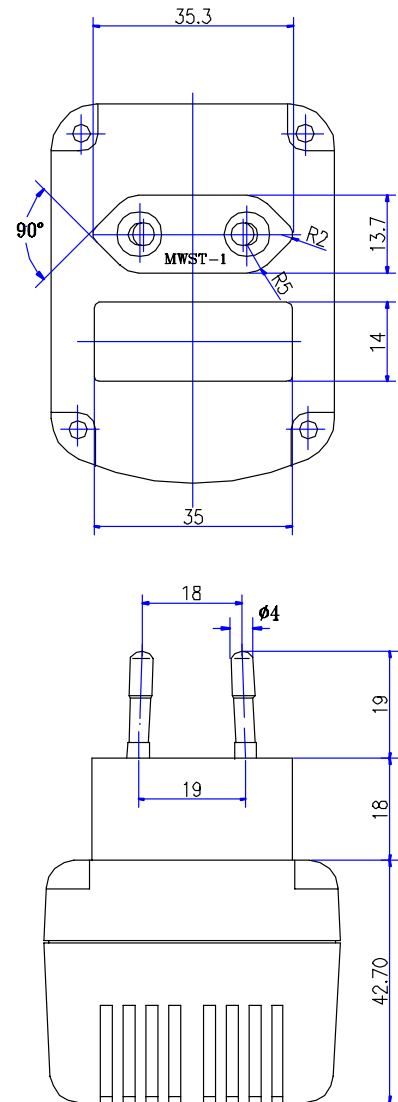

30W Step-Down Converter

Catalog Number	Color	Packing Size (ea)	Package Size	Quantity	Wght/ea
MW 2P030SE	Black	(90x52x88)mm	(39x21x40)cm	48	400g