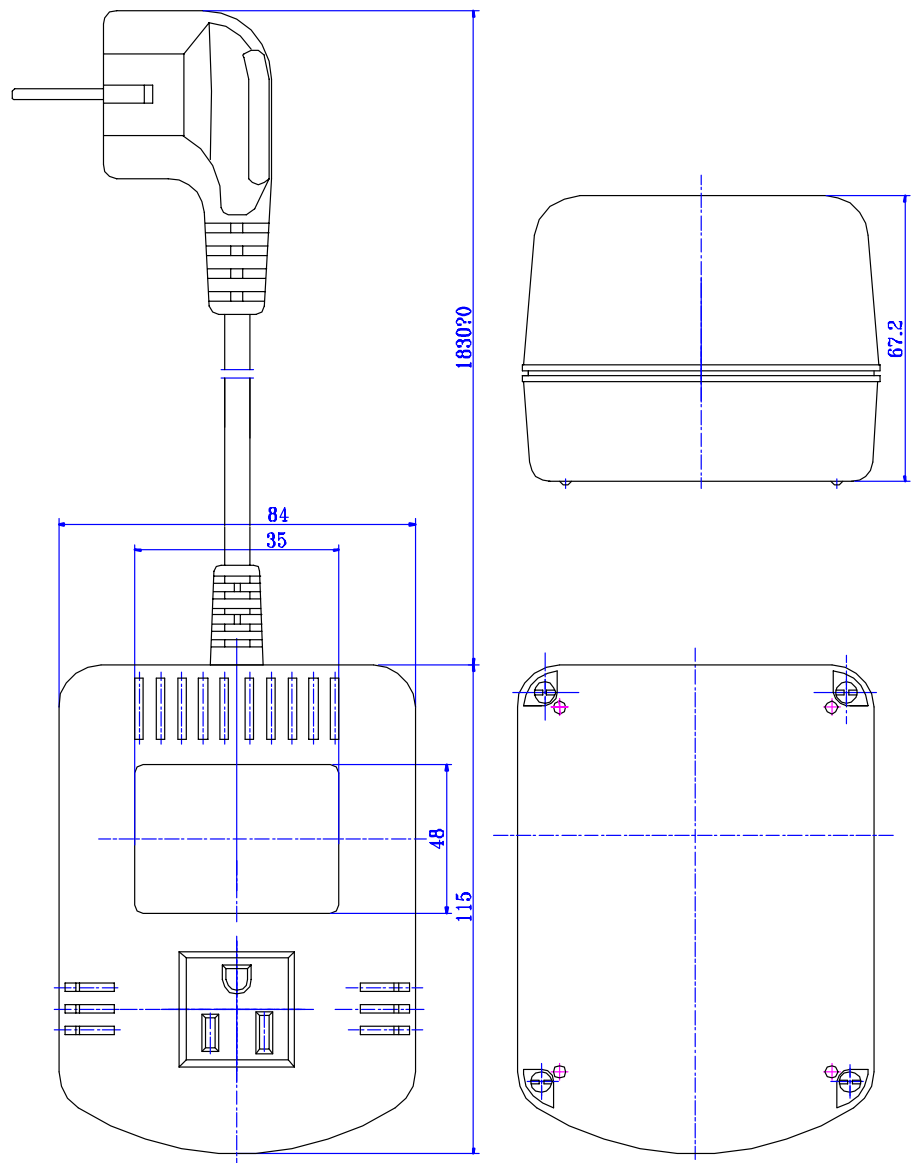

100W Step-Down Converter

Catalog Number	Color	Packing Size (ea)	Package Size	Quantity	Wght/ea
MW 2P100	Black	(116x76x162)mm	(42x38x28)cm	20	1280g