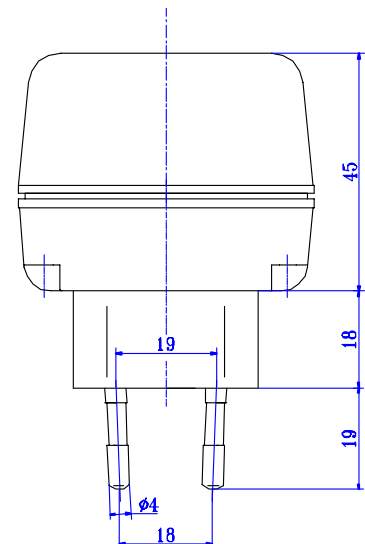

30W Step-Down Converter

Catalog Number	Color	Packing Size (ea)	Package Size	Quantity	Wght/ea
MW 2P030	Black	(85x57x86)mm	(44x20x29)cm	40	350g