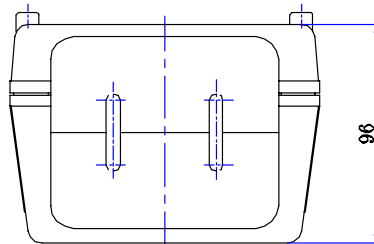

300W Step-Up Converter

Catalog Number	Color	Packing Size (ea)	Package Size	Quantity	Wght/ea
MW 1P300FV	Black	(222x118x154)mm	(63x27x19)cm	5	3400g