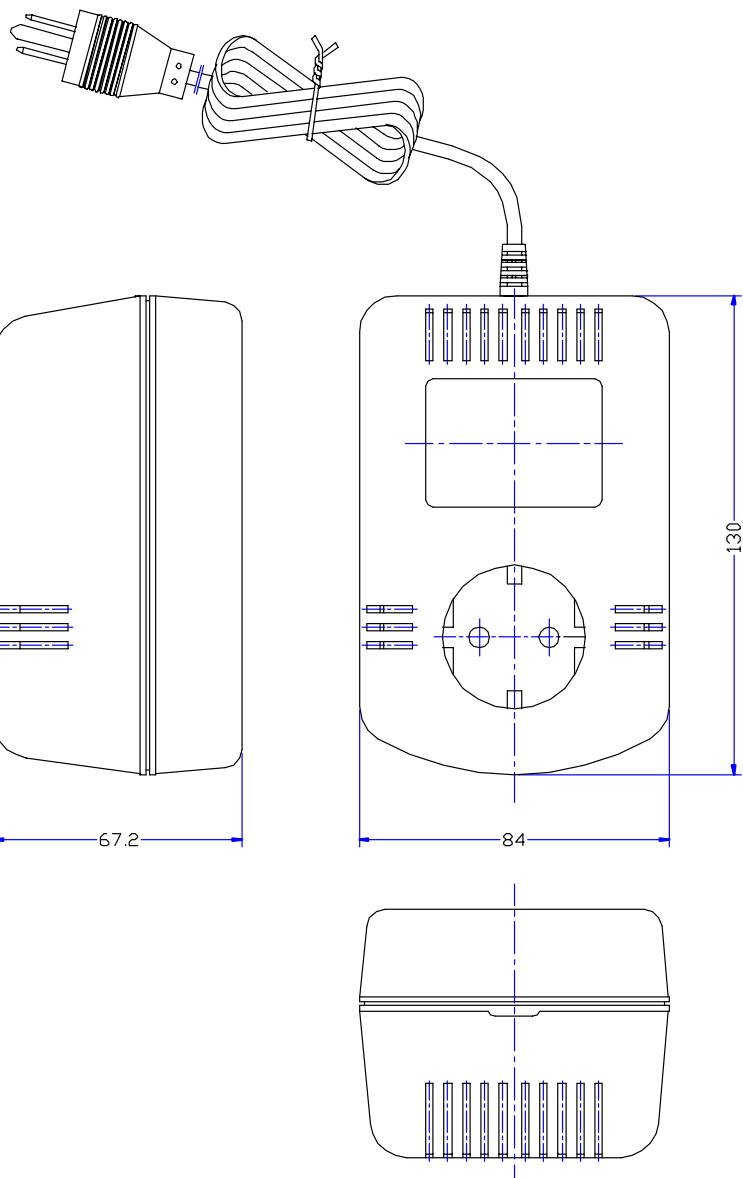

MW 1P100FV

100W Step-Up Converter

Catalog Number	Color	Packing Size (ea)	Package Size	Quantity	Wght/ea
MW 1P100FV	Black	(162x76x114)mm	(43x40x29)cm	20	1280g

VOLTAGE CONVERTER

200 Watts Step Up Desktop Voltage Converter with VDE Converter Socket