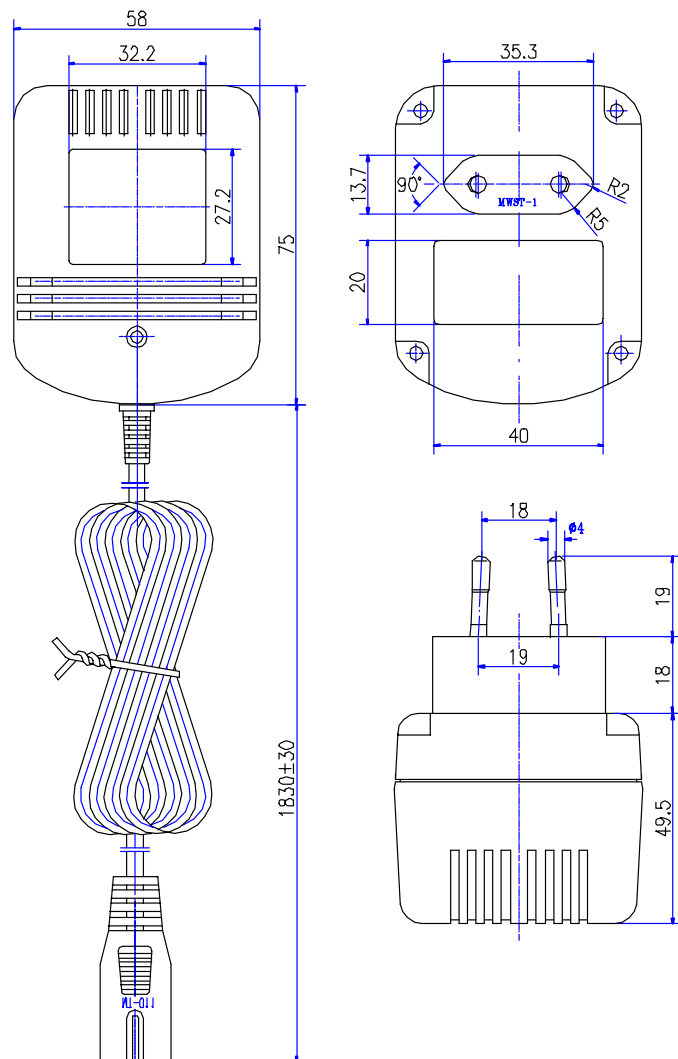

45W Step-Down Converter

Catalog Number	Color	Packing Size (ea)	Package Size	Quantity	Wght/ea
MW 2P045SE	Black	(95x59x91)mm	(41x21x32)cm	32	510g