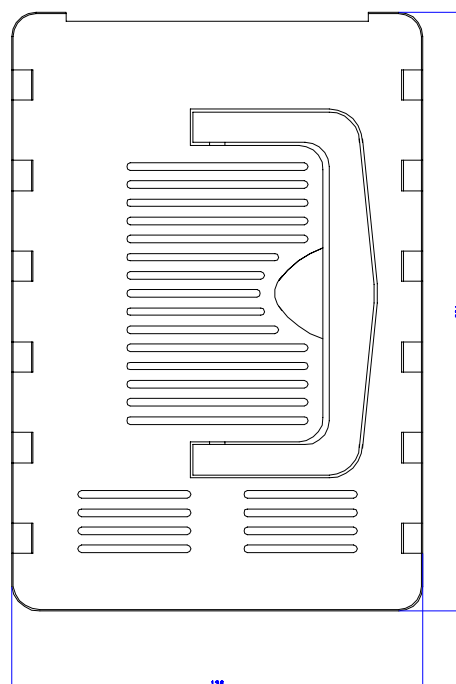

300W Step-Down Converter

Catalog Number	Color	Packing Size (ea)	Package Size	Quantity	Wght/ea
MW 2P300	Black	(246x156x118)mm	(62x27x19)cm	5	3540g